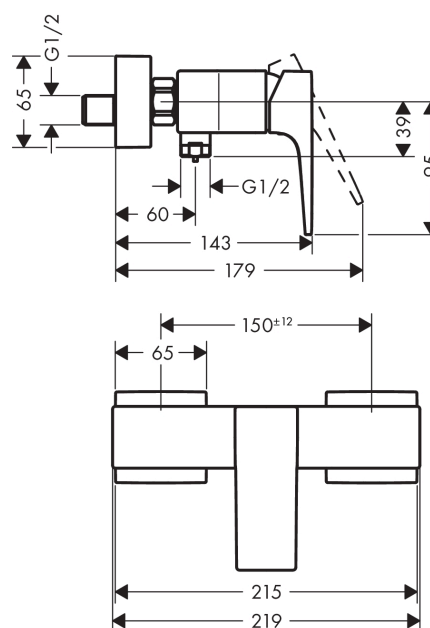

Scale drawing