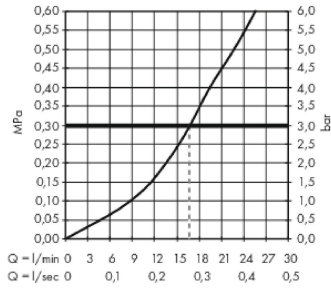

Metropol
Single lever shower mixer for exposed installation with lever handle
Surfaces: **Matt White**   Article Number: **32560700**

Flowchart