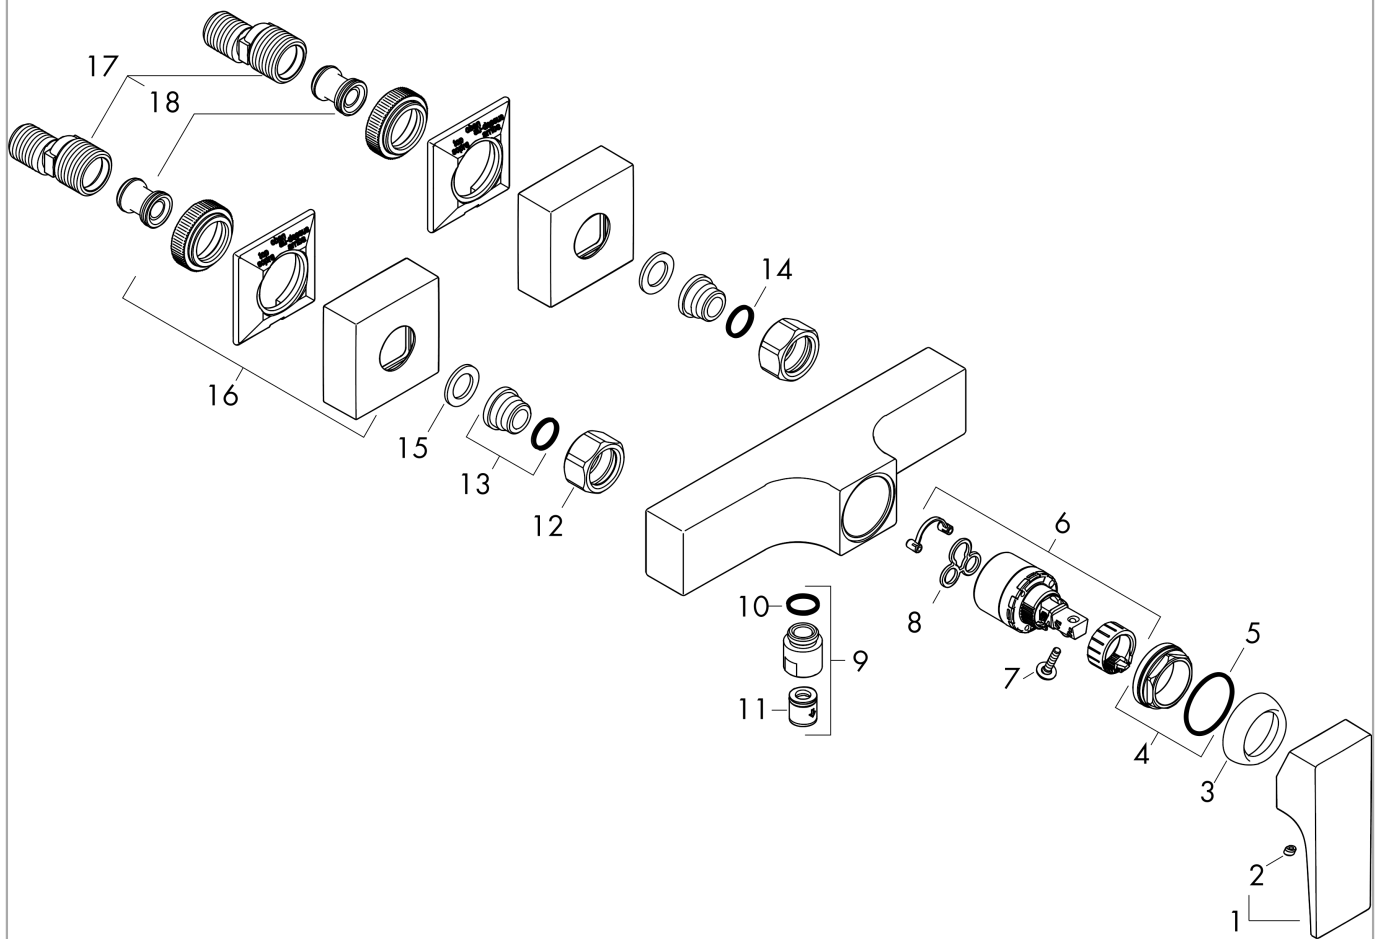

#### product features

- 1 function
- connection type: s-shaped connections
- centre distance:  $150 \pm 12$  mm
- maximum flow rate at 3 bar: 16 l/min
- flow rate of hand shower at 3 bar: 16 l/min
- ceramic cartridge
- min. operating pressure: 1 bar
- max. operating pressure: 10 bar
- temperature limitation adjustable
- non-return valve
- with silencer
- hose connection DN15
- connection dimension: DN15

### Flowchart

**Metropol**  
**Single lever shower mixer for exposed installation with lever handle**  
 Surfaces: **Matt White**    Article Number: **32560700**

## Exploded Drawing

Year of production: >11/19

**Metropol****Single lever shower mixer for exposed installation with lever handle**Surfaces: **Matt White** Article Number: **32560700****Spare part list**

Year of production: &gt;11/19

Pos.	Description	Article Number	Price	PU
1	handle	93075700	-	1
2	screw cover	96338000	-	1
3	flange	97406700	-	1
4	nut	97209000	-	1
5	O-Ring 32x2	98193000	-	1
6	cartridge, assy	92730000	-	1
7	locking screw for handle	95140000	-	1
8	seal	95008000	-	1
9	Hose Connection	96044700	-	1
10	O-ring 14x2	98129000	-	1
11	set of non return valves DW 15	94074000	-	1
12	set of nuts	96157700	-	1
13	connecting thread	97220000	-	1
14	O-ring 15x2	98163000	-	1
15	filter packing	96922000	-	1
16	escutcheon	93077700	-	1
17	set of S-unions ( $\pm 12$ mm)	94140000	-	1
18	noise reduction	96429000	-	1